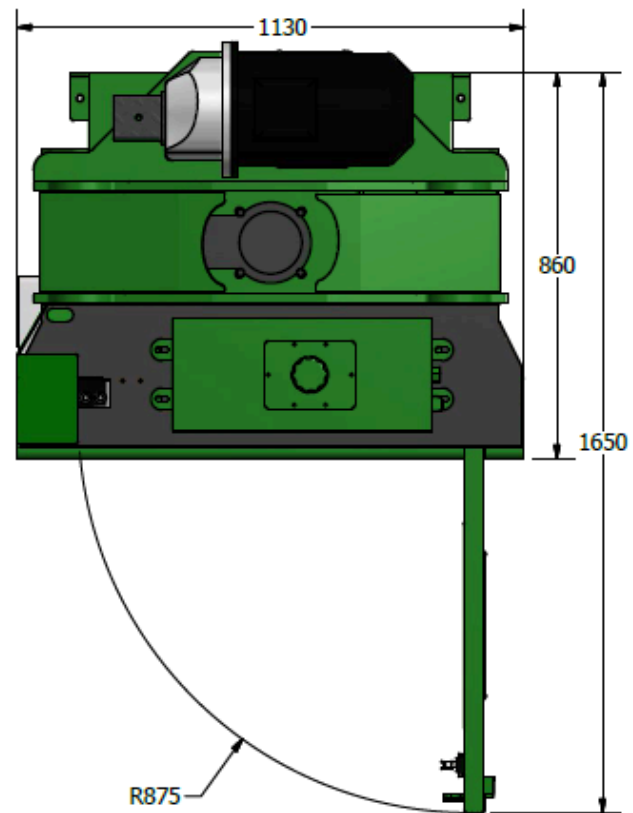

THIRD ANGLE PROJECTION

WWW.TRI-LOGIC.FR

MODEL CODE	CP205
MACHINE WEIGHT	815 KG
NOISE LEVEL	76 dB