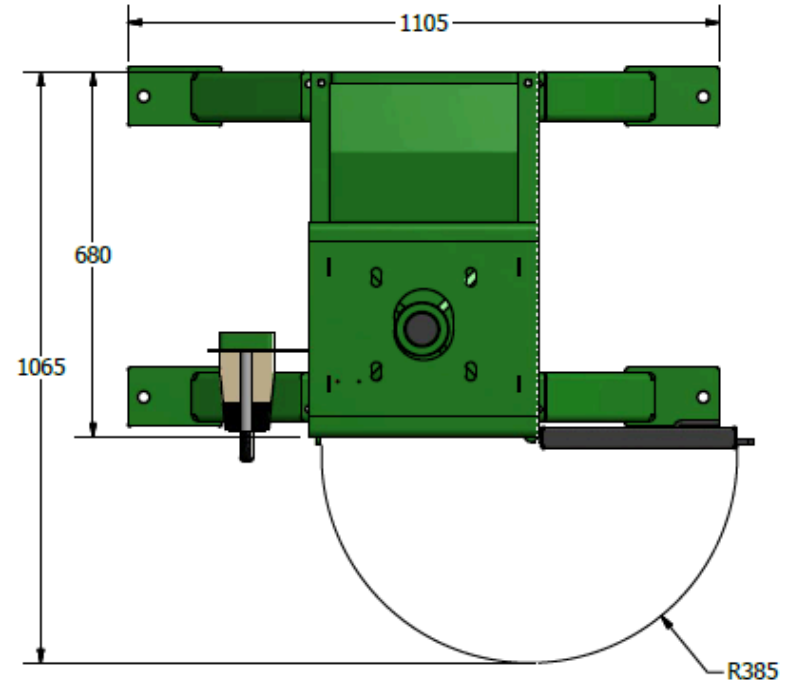

THIRD ANGLE PROJECTION

WWW.TRI-LOGIC.FR

MODEL CODE	CP30
MACHINE WEIGHT	245 KG
NOISE LEVEL	70 dB