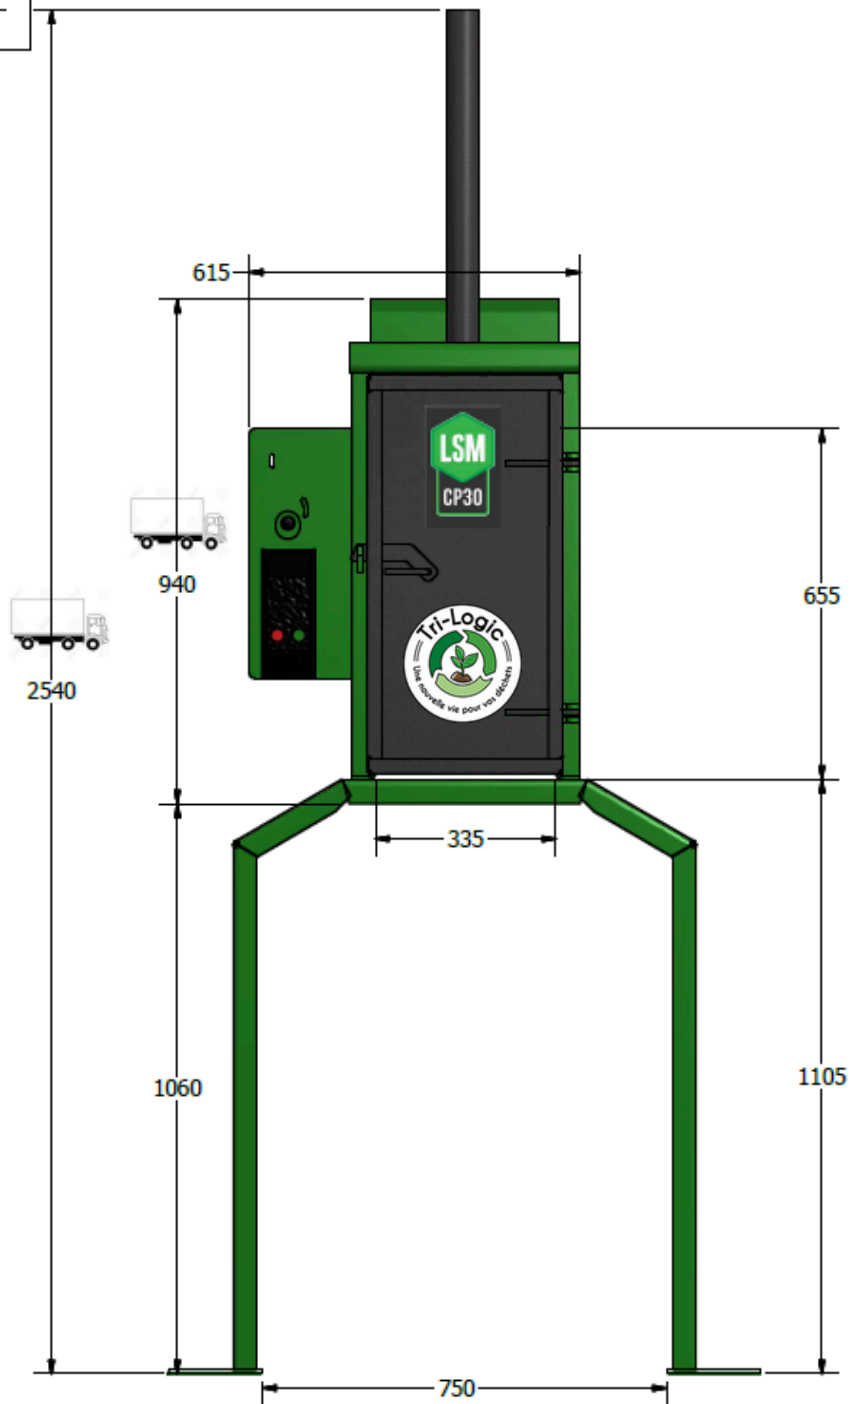

THIRD ANGLE PROJECTION

WWW.TRI-LOGIC.FR

MODEL CODE	CP30
MACHINE WEIGHT	245 KG
NOISE LEVEL	70 dB