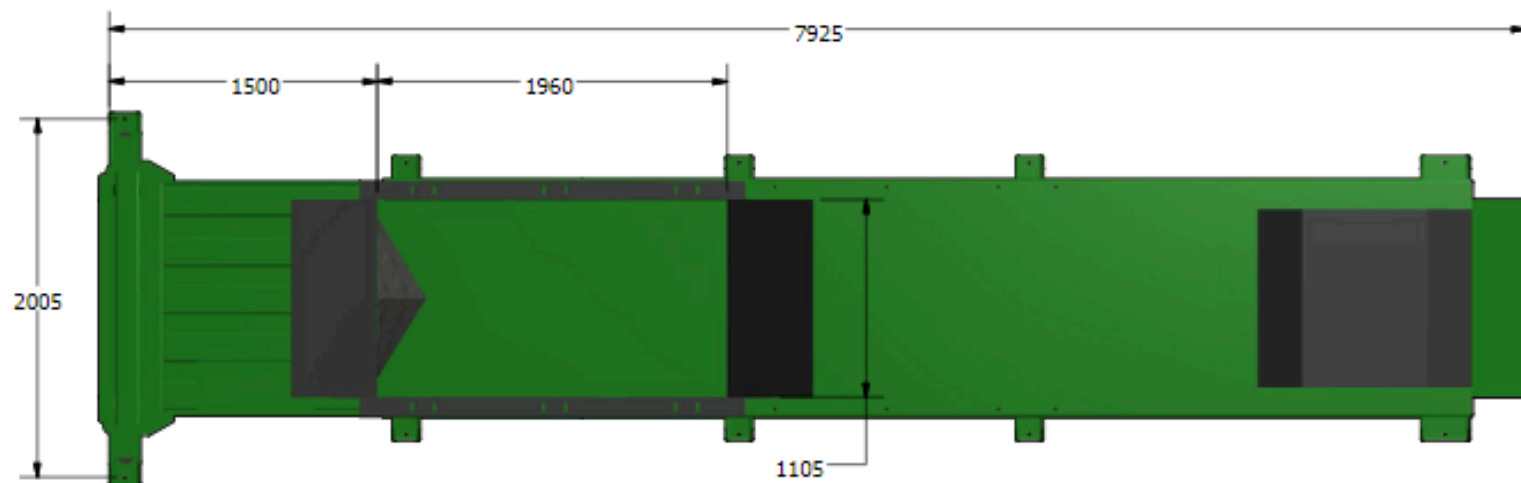

THIRD ANGLE PROJECTION

WWW.TRI-LOGIC.FR

MODEL CODE	H70
MACHINE WEIGHT	9500 Kg
NOISE LEVEL	80 dB