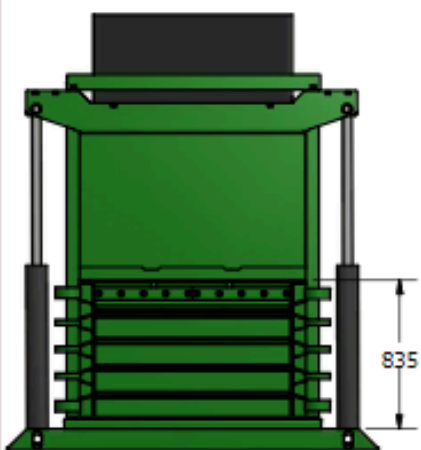

THIRD ANGLE PROJECTION

WWW.TRI-LOGIC.FR

MODEL CODE	H70
MACHINE WEIGHT	9500 Kg
NOISE LEVEL	80 dB