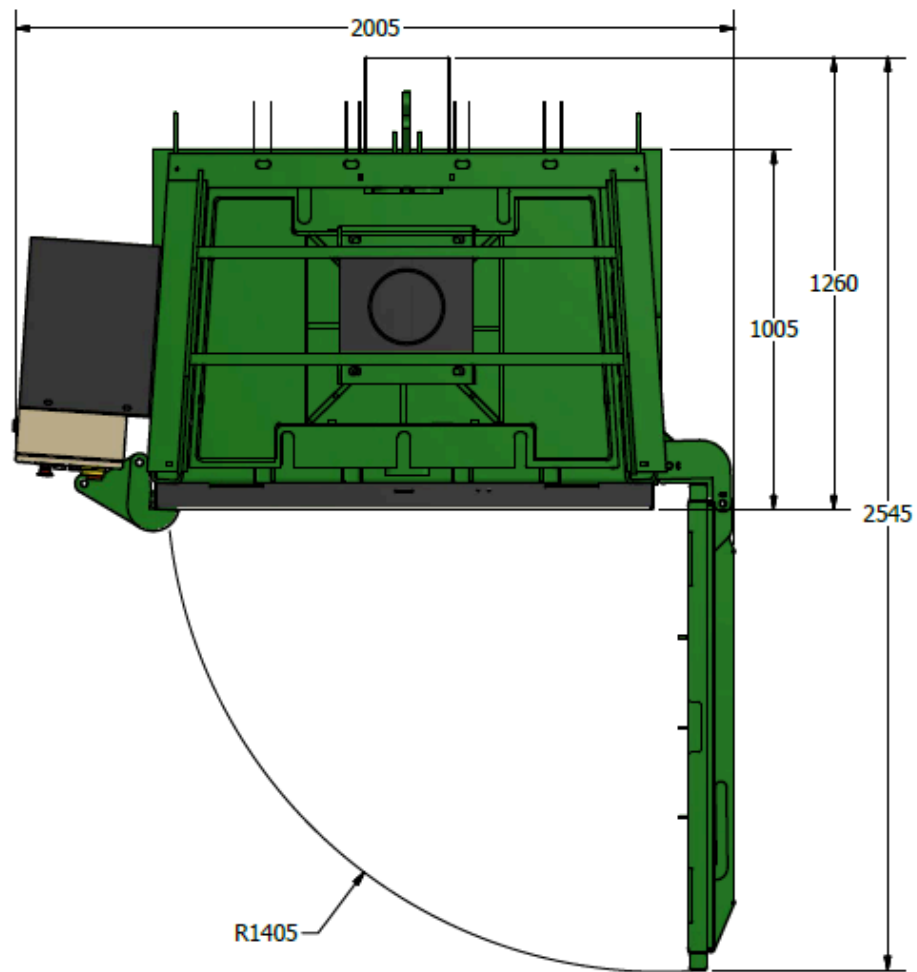

THIRD ANGLE PROJECTION

WWW.TRI-LOGIC.FR

MODEL CODE	V65
MACHINE WEIGHT	2,840 Kg
NOISE LEVEL	76 dB