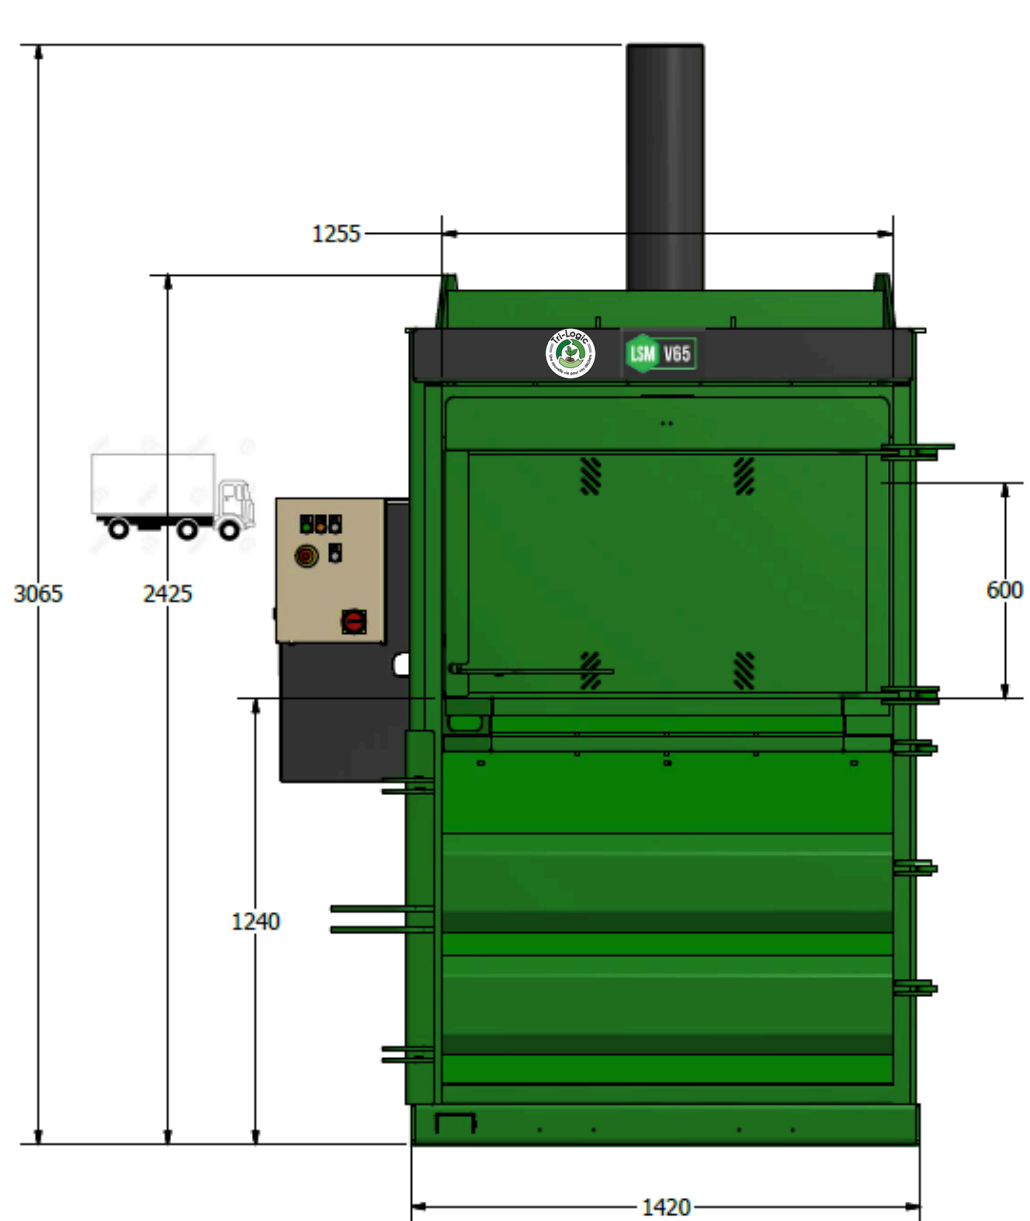

THIRD ANGLE PROJECTION

WWW.TRI-LOGIC.FR

MODEL CODE	V65
MACHINE WEIGHT	2,840 Kg
NOISE LEVEL	76 dB